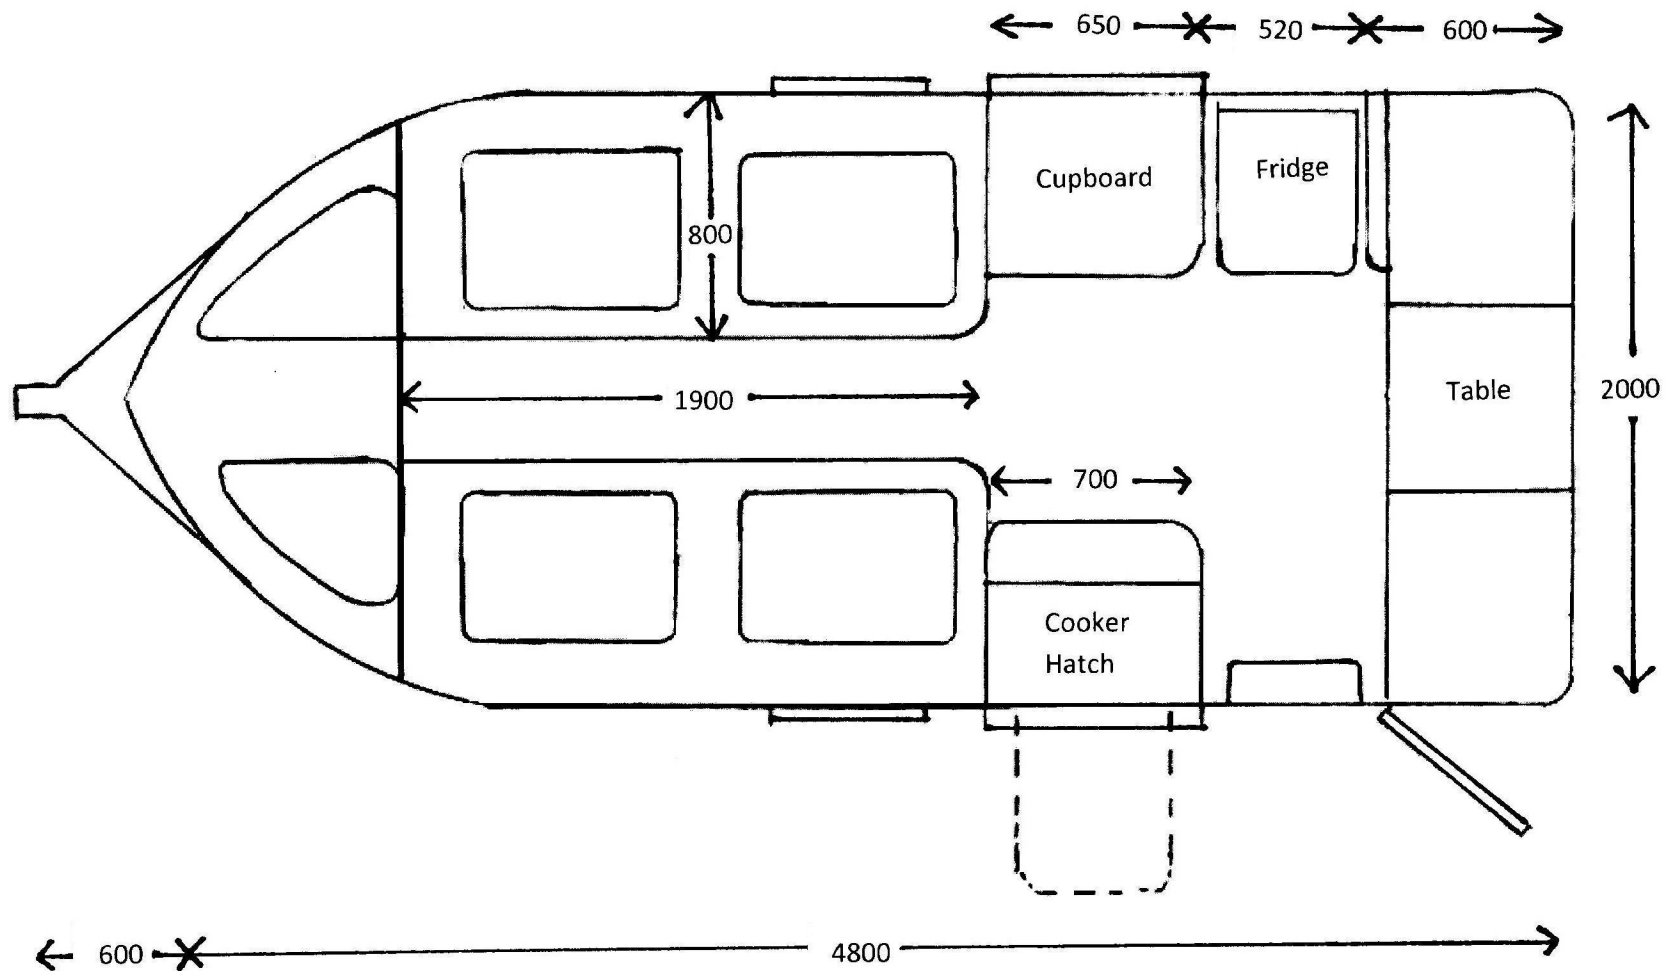

Sherpa Rambler – standard edition layout 1 – 2 single beds

Inside height (roof open) : 1.950m

Height : 2.2m Height (Roof open) : 2.580m