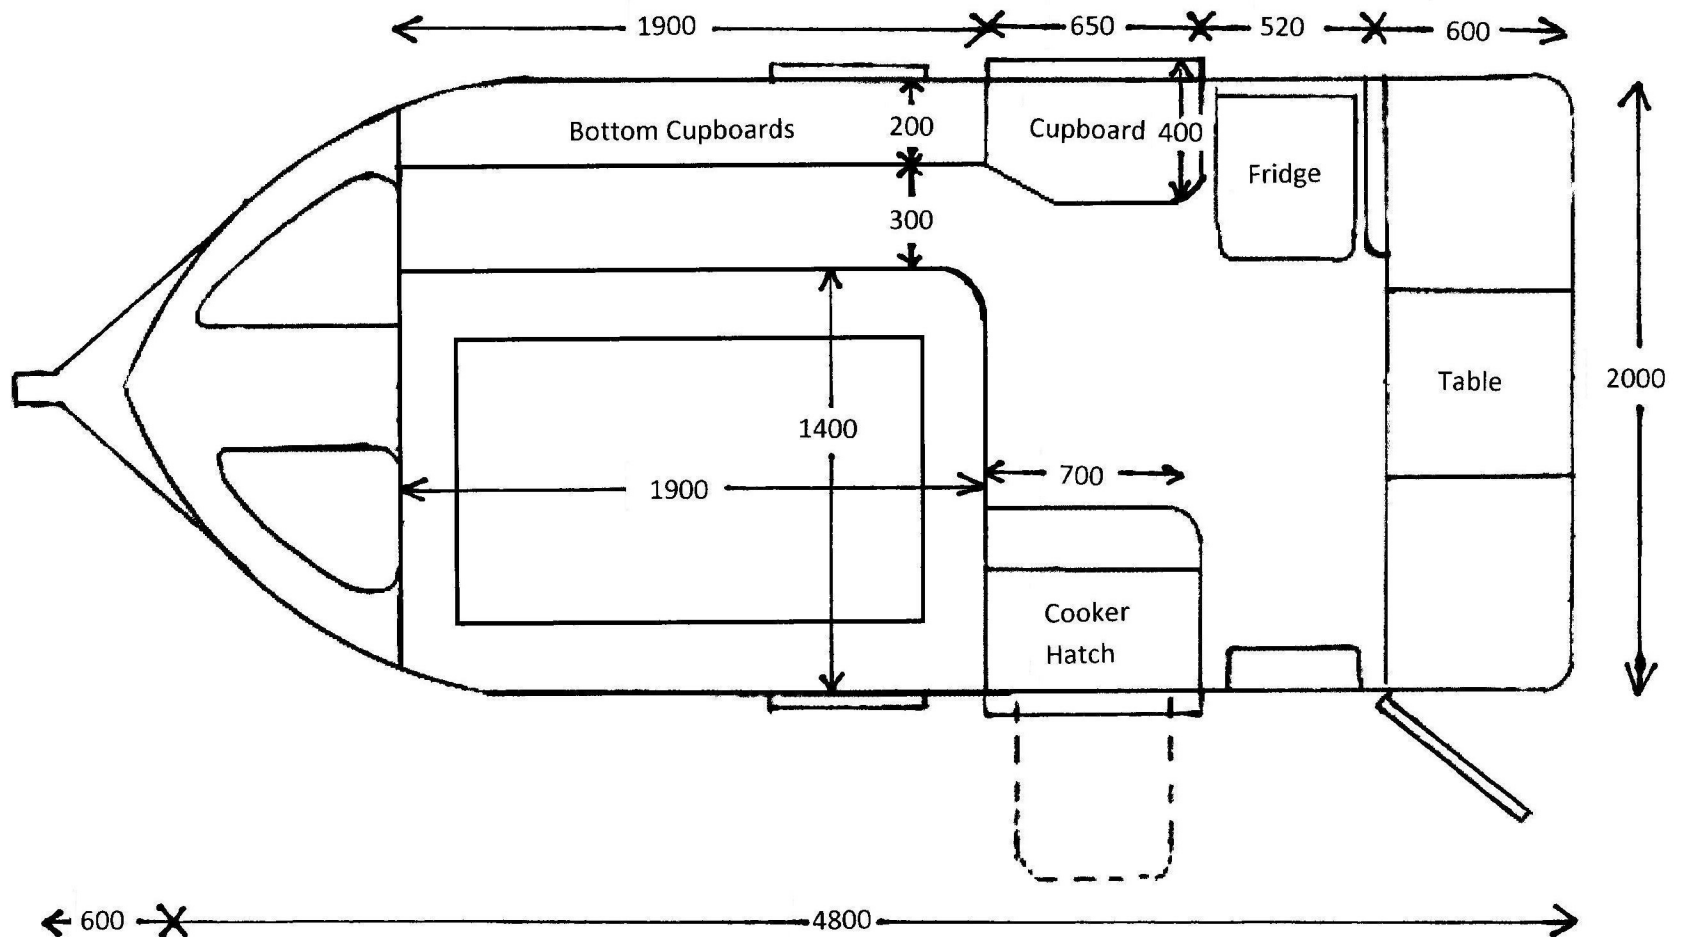

Sherpa Rambler – standard edition layout 2 - French Bed

Inside height (roof open) : 1.950m

Height : 2.2m Height (Roof open) : 2.580m