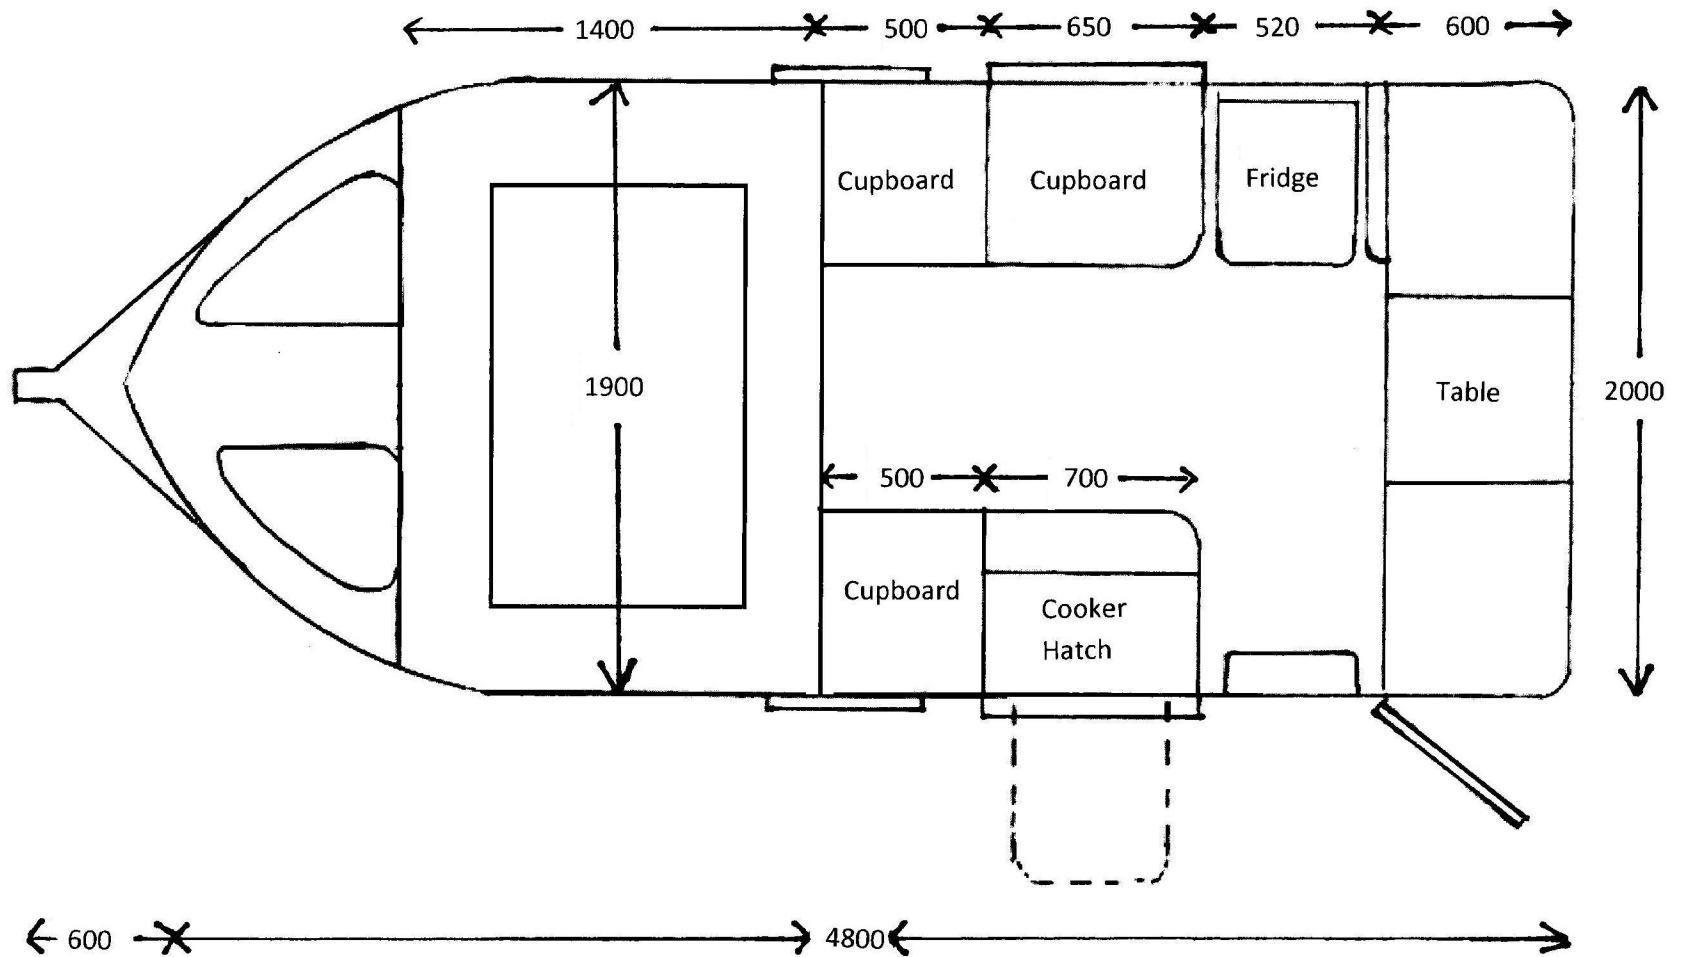

Sherpa Rambler – standard edition layout 3 – sideways front bed

Inside height (roof open) : 1.950m

Height : 2.2m Height (Roof open) : 2.580m