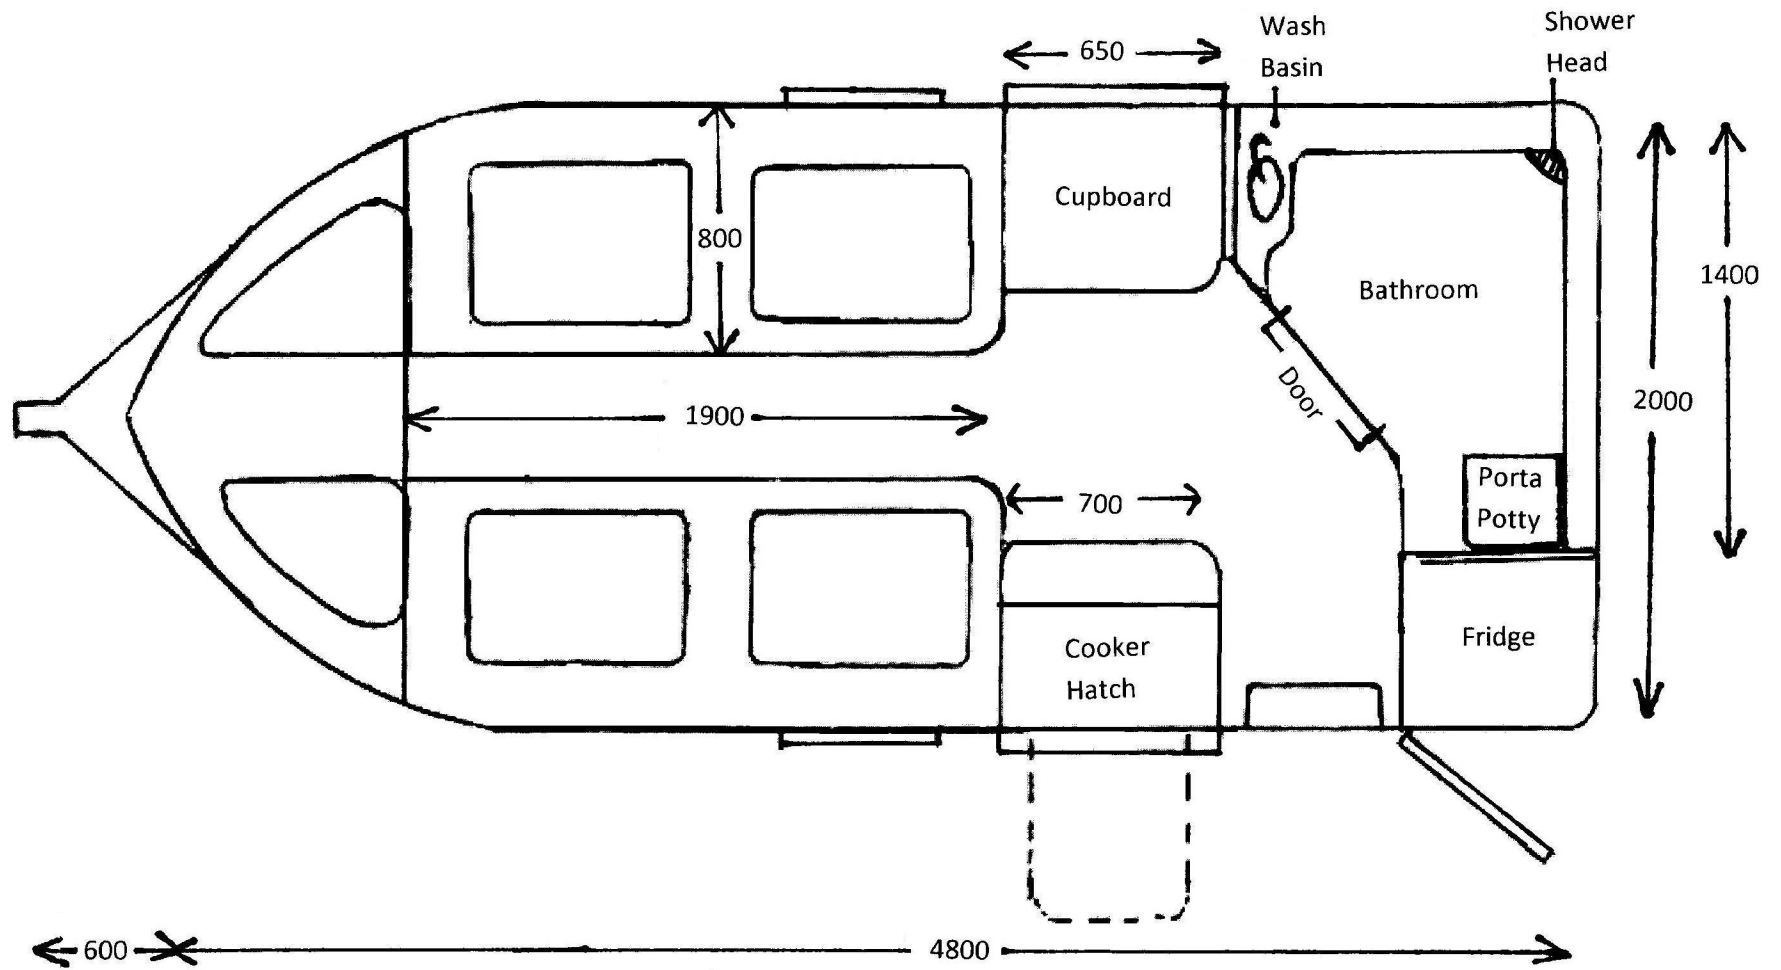

Sherpa Rambler – bathroom edition layout 1 – 2 single beds

Inside height (roof open) : 1.950m

Height : 2.2m Height (Roof open) : 2.580m