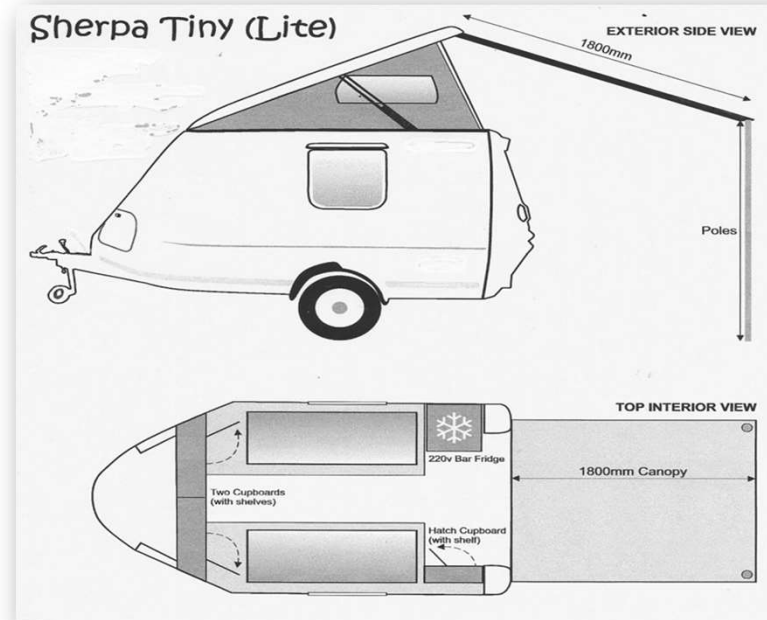

Sherpa Tiny "Lite" & Hi-Rider

January 2022

LAYOUT: Single beds only
Weight: 560kg Length: 4.3m Width: 1.8m Height: 2.0m
Height with roof open: 2.5m Inside max standing height: 2.045m
Suspension : Rubberide /850kg - axle unbraked GVM 750kg

Included:
Fridge (220v) - pub size,
Rear patio (1,8m), 2 poles, ropes & pegs - Grey ripstop
Mattress 2 x (600mm X 1,9m X 0.1m)
4 x Stabilizer jacks Small Fiberglass step
Electrical cable (220v) - 10m Wheels : 155/80R13
LED Lights (2 inside) & transformer
Spare wheel 155/80R13 Microdotting
Wheel spanner, jack spanner & mallet

Price: R155,000 (Incl Vat)

Hi-Rider

Includes : 15" wheels and Spare wheel swing bracket

Price: R186,000 (Incl Vat)

OPTIONAL EXTRAS (Tiny Lite) Incl VAT - Weights NOT included in the Tarre and must be added as payload			
Side Rally canopy (Full) Size : 3,8m (L)x 1,8m (W)	R 6 500	Nose blanket (hatch zips + R500)	R 5 180
Side Rally canopy (Small - attached to tent)	R 3 300	Dust cover - water resistant	R 6 200
Enclosed rear tent (1,5m x 1,5m) STD	R 13 900	Spare wheel bearing set	R 670
Enclosed rear tent (1,5m x 3,0m) MED	R 18 900	Mini Rubber flooring nose protector	R 3 130
Enclosed rear tent (2,4m - W x 3,0m) Large	R 21 000	Fire extinguisher (Alum 0.6kg)	R 295
Rear skirting and pegs	R 1 050	Netting groundsheet (1,8m X 3,5m)	R 1 500
Side skirting and pegs	R 2 800	Centre Table & Cushion	R 4 700
Eeziawn 2000 & bracket	R 9 830	Small Outside table (600mm x300mm)	R 1 210
Exterior 12v LED light (3 colour) with valance	R 1 950	Large outside table (1200mm x 300mm)	R 2 050
Extra 12v LED pivot lights (Interior)	R 820	12v DC conversion	R 9 075
Mozzie netting (2 side windows and rear top)	R 3 130	Vinyl flooring upgrade	R 2 650
220v AC Full height fridge upgrade	R 3 780	Aluminium wash up stand	R 5 500
Rubber flooring in nose cone	R 800	Harrison harness	R 2 700
Centre cupboard between beds	R 2 350	External 3 way 220v triple plug	R 1 950
Garaging wheels (per set)	R 3 350	Mud flaps	R 850
Shock absorbers	R 3 200	Braked axle - upgrade (axle, hitch & chassis)	R 23 500
Extra step	Small - R650 Large R 780		

www.sherpaleisure.co.za

e-mail : info@sherpaleisure.co.za

Tel : 011-452 8188

FACTORY : Unit 4, No 36 Plantation Road, Eastleigh, Edenvale, Gauteng