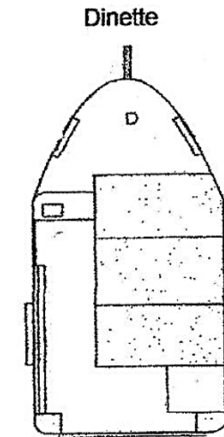

Sherpa Tiny & Tiny RoughRoader

January 2021

<i>Tiny</i>	
Weight: 580kg Length: 4.3m Width: 1.8m Height: 2.1m Suspension : Rubberide / 1200kg axle GVM : 1000kg	
Included:	
Fridge (220v) - pub size, overrun brake system L-Shaped patio, poles, ropes & pegs Mattress (1,1m X 1,9m X 0.1m) Fiberglass step 4 Stabilizer jacks Fire extinguisher Electrical cable (220v) - 12m Wheels : 155/80R13 LED Lights (2 inside, 1 outside) & transformer Spare wheel 155/80R13 Microdotting Wheel spanner, jack spanner & mallet	
Price : R199,000 (Incl Vat)	

<i>Tiny "RoughRoader"</i>	
Weight: 580kg Length: 4.3m Width: 1.975m Height: 2.2m Rubberide 1600kg axle with shock absorbers GVM : 1000kg	
Included:	
L-Shaped patio, poles, ropes & pegs, overrun brake system Mattress (1,1m X 1,9m X 0.1m) Fiberglass step 4 Stabilizer jacks Fire extinguisher Electrical cable (220v) - 12m Wheels : 215R15 LED Lights (2 inside, 1 outside) 12v (DC) Wheel spanner, jack spanner and mallet Spare wheel : 215R15 Microdotting Battery : 12v/45A/Hr (lead acid) and charger	
Price : R225,000 (Incl Vat)	