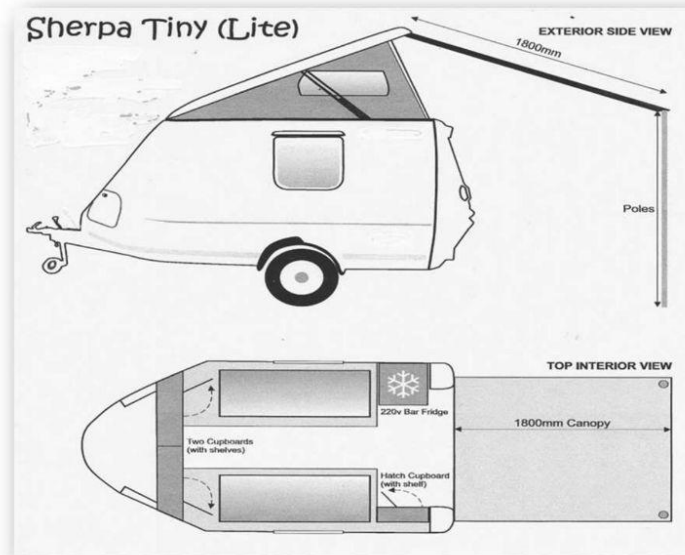

SHERPA TINY LITE CARAVAN

SHERPA
LEISURE
"CARRYING LOADS LIGHTLY"

LIGHTWEIGHT
FIBREGLASS
CARAVANS

Sherpa Tiny "Lite" & Hi-Rider

February 2023

LAYOUT: Single beds only	
Weight: 560kg Length: 4.3m Width: 1.8m Height: 2.0m	
Height with roof open: 2.5m Inside max standing height: 2.045m	
Suspension : Rubberide /850kg - axle unbraked GVM 750kg	
Included:	
Fridge (220v) - pub size,	
Rear patio (1,8m), 2 poles, ropes & pegs - Grey ripstop	
Mattress 2 x (600mm X 1,9m X 0.1m)	
4 x Stabilizer jacks	Small Fiberglass step
Electrical cable (220v) - 10m	Wheels : 155/80R13
LED Lights (2 inside) & transformer	
Spare wheel 155/80R13	Microdotting
Wheel spanner, jack spanner & mallet	
Price: R165,000 (Incl Vat)	